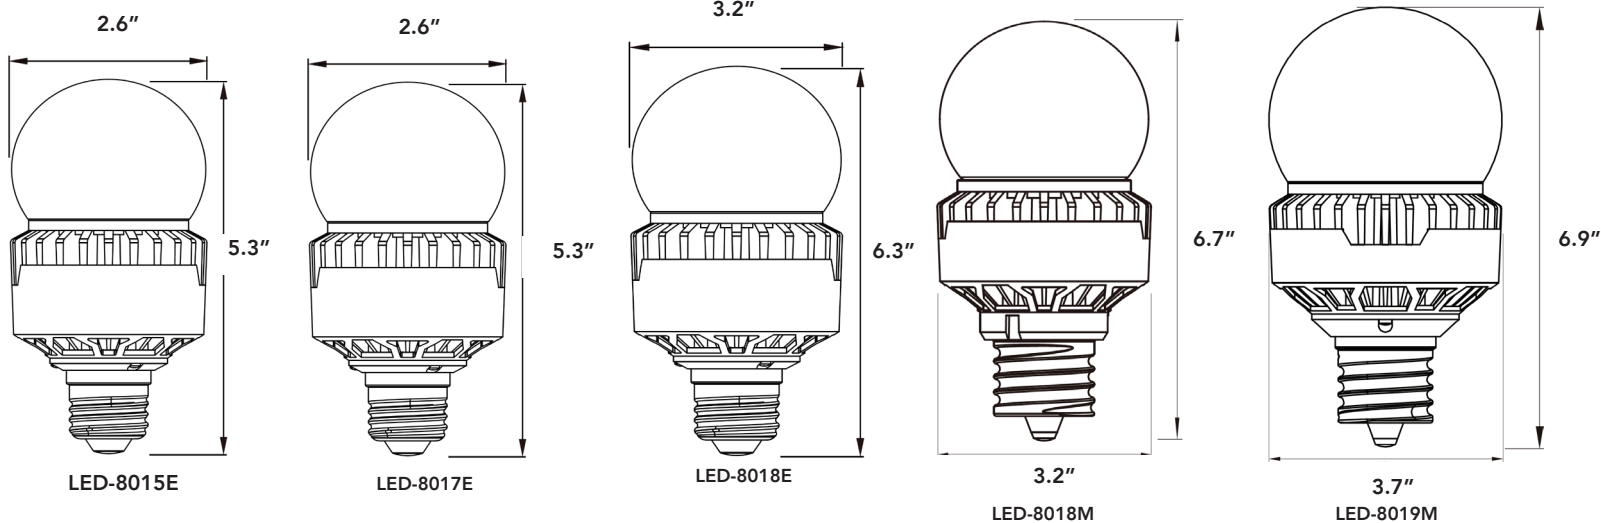

LED HIGH OUTPUT A LAMPS 360° OMNI DIRECTIONAL DESIGN

ORDERING GUIDE

PART #	UPC	REPLACES (INCANDESCENT)	REPLACES (HID)	WATTAGE	LUMENS	CCT (K)	BASE	ENERGY STAR	DLC CODES
LED-8015E30-G2	844006035969	100W	70W	14W	1792	3000K	E26	•	N/A
LED-8015E40-G2	844006035976	100W	70W	14W	1918	4000K	E26	•	N/A
LED-8015E50-G2	844006035983	100W	70W	14W	1960	5000K	E26	•	N/A
LED-8017E30-G2	844006035990	150W	100W	20W	2540	3000K	E26	•	N/A
LED-8017E40-G2	844006036003	150W	100W	20W	2720	4000K	E26	•	N/A
LED-8017E50-G2	844006036010	150W	100W	20W	2760	5000K	E26	•	N/A
LED-8018E30-G2	844006036027	200W	150W	25W	3375	3000K	E26	•	N/A
LED-8018E40-G2	844006036034	200W	150W	25W	3525	4000K	E26	•	N/A
LED-8018E50-G2	844006036041	200W	150W	25W	3575	5000K	E26	•	N/A
LED-8018M30-G2	844006036058	200W	150W	25W	3375	3000K	EX39	N/A	PLYO2FRL1TZ
LED-8018M40-G2	844006036065	200W	150W	25W	3525	4000K	EX39	N/A	PLJ38NJP57SW
LED-8018M50-G2	844006036072	200W	150W	25W	3575	5000K	EX39	N/A	PL3PUZ17KO7Y
LED-8019M30-G2	844006036089	300W	175W	35W	4400	3000K	EX39	N/A	PLFD10SWG40S
LED-8019M40-G2	844006036096	300W	175W	35W	4400	4000K	EX39	N/A	PLZ89EO4KDCG
LED-8019M50-G2	844006036102	300W	175W	35W	4690	5000K	EX39	N/A	PLGAMPK6VXAH